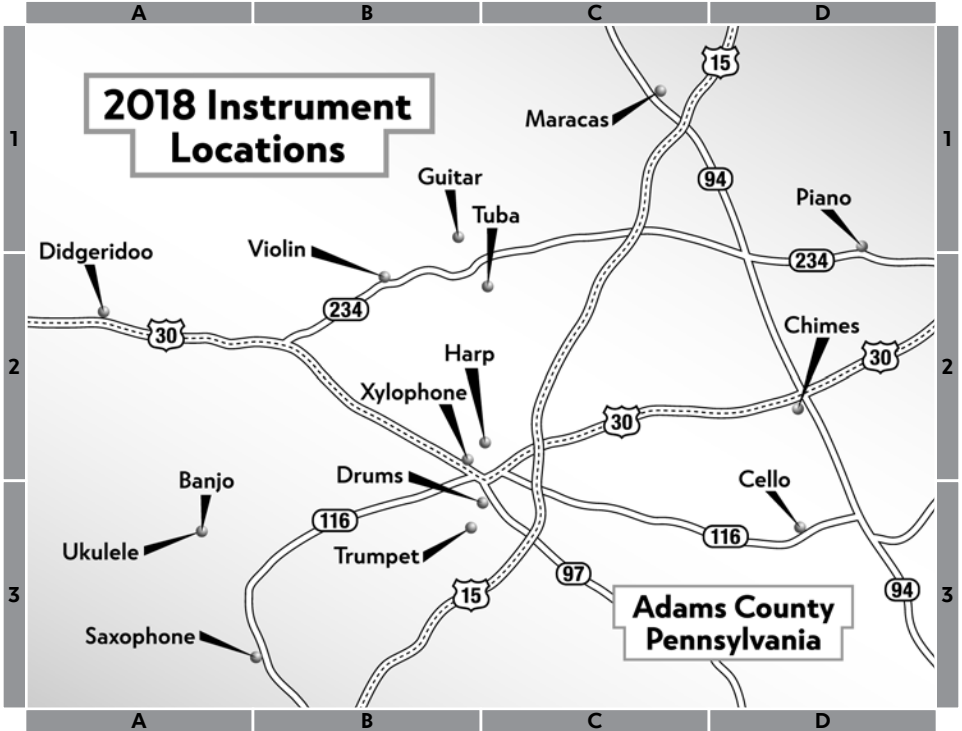

# POST LOCATIONS

PG.	INSTRUMENT	PARK LOCATION	MAP
3	Banjo.....	Strawberry Hill Nature Preserve.....	A3
4	Cello .....	Walk Track (McSherrystown Borough) .....	D3
5	Chimes.....	Cross Keys Village-The Brethren Home Community.....	D2
6	Didgeridoo.....	Caledonia State Park .....	A2
7	Drums.....	Gettysburg Nat'l. Military Park, Nat'l. Cemetery Parking Area.....	B3
8	Guitar.....	Hollabaugh Brothers Farm Market.....	B1
9	Harp .....	Gettysburg College, Stevens Street Visitors Parking Lot.....	C2
10	Maracas .....	Griest Memorial Park (York Springs Borough).....	C1
11	Piano.....	East Berlin Community Park.....	D1
12	Saxophone.....	Lake May Fishing Area (Carroll Valley Borough) .....	B3
13	Trumpet .....	Gettysburg Nat'l. Military Park, United States Avenue .....	B3
14	Tuba .....	Oakside Community Park.....	C2
15	Ukulele.....	Strawberry Hill Nature Preserve.....	A3
16	Violin .....	Hale Memorial Trail (Arendstville Borough).....	B2
17	Xylophone .....	Gettysburg Recreation Park.....	B2

Driving directions to parks can be found beginning on page 18.